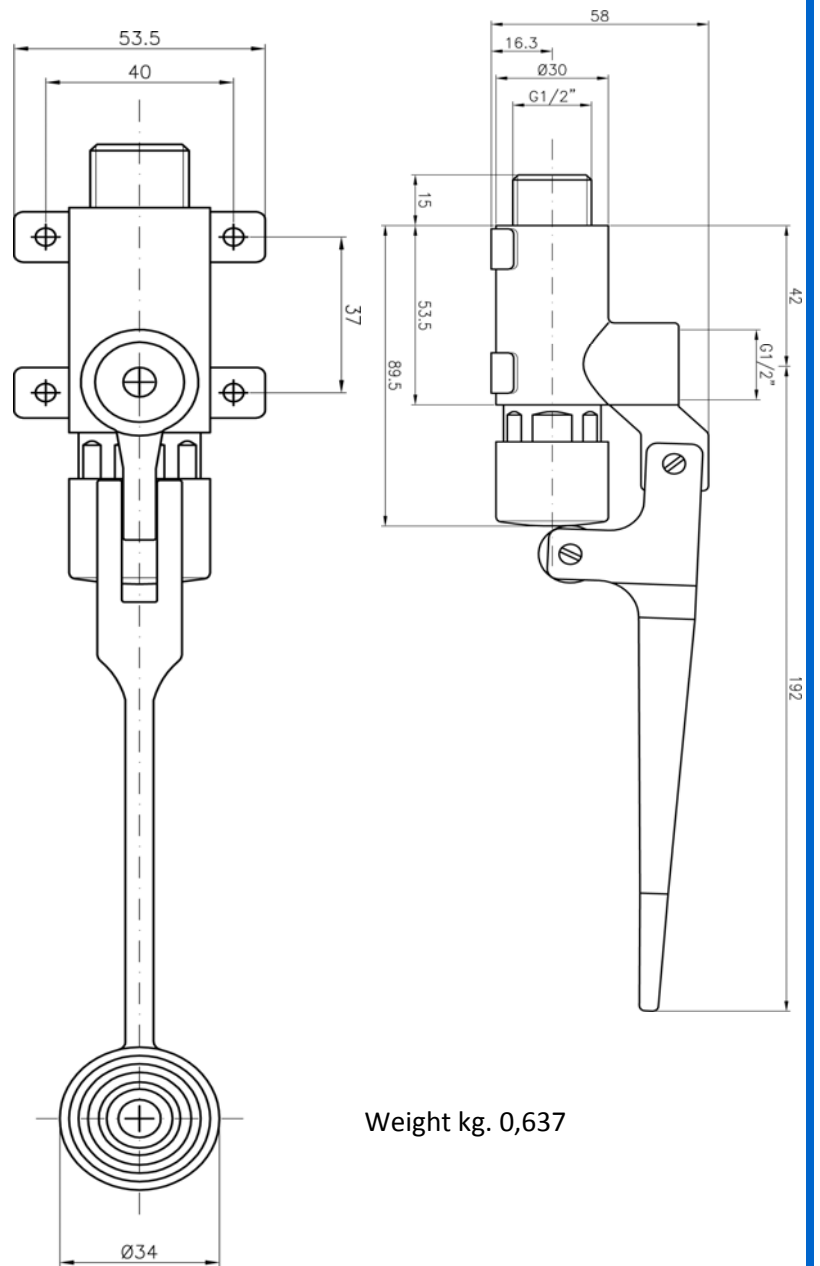

PRODUCT COMPOSITION

<u>MATERIAL</u>	<u>FINISHING</u>
Brass	Chromed

APPLICATION MODALITIES

Cleaning only with water and soft cloth, avoiding abrasives and acids.

LIFE PERIOD: If used correctly, the product will have a long durability such the manufacture material.

USE A FILTER TO THE POWER OUTLET