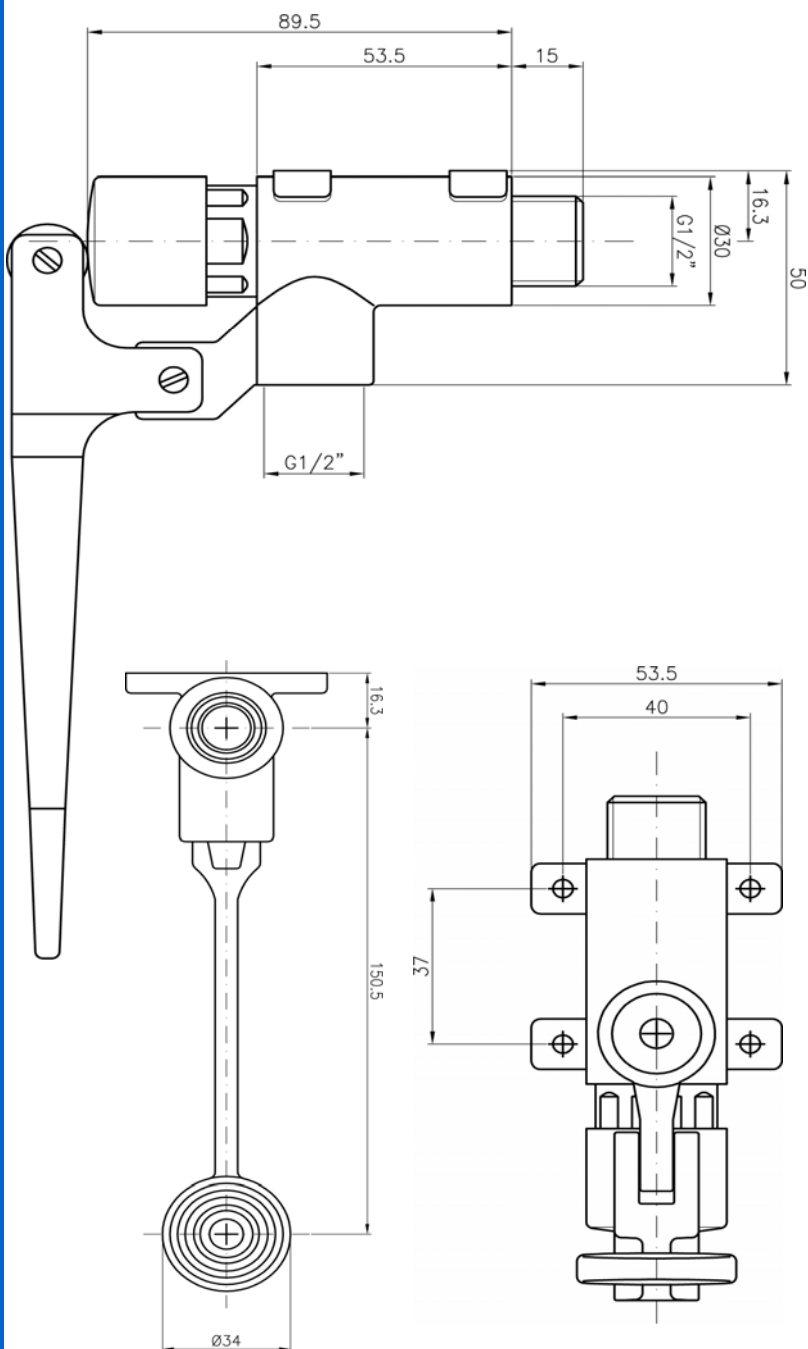

DIMENSIONS

CODE

9057 FLOOR

SERIE

Pedal/Foot operated taps.

DESCRIPTION

Self closing treadle drive tap for floor installation.

Standard opening time 3"

USE A FILTER TO THE POWER OUTLET

DIMENSIONS

CODE

9057WALL

SERIES

Pedal/Foot operated taps.

DESCRIPTION

Self closing treadle drive tap for wall installation.

Standard opening time 3"

PRODUCT COMPOSITION

MATERIAL

Brass

FINISHING

Chromed

USE A FILTER TO THE POWER OUTLET

Weight kg. 0,637